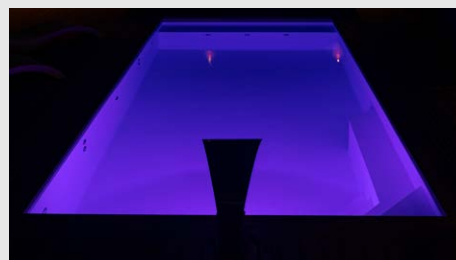

LED VS

Pool lighting from Pahlén

- Supplied as a complete unit with a niche for simple installation.
- Colour synchronization with installation of more than one RGB light through mutual transformer.
- All lights can be remote controlled, available as an option.

2. WARM WHITE
3000K warm white

3. NEUTRAL WHITE
5000K neutral white

4. COLD WHITE
9500K cold white

5. CARIBBEAN BLUE
Cyan

6. BLUE
Blue

7. GREEN
Green

8. RED
Red

9. PURPLE
Purple

Dynamic programs

10. YELLOW DYNAMIC
Slowly shifting various yellow

11. BLUE DYNAMIC
Fast shifting various blue

The pool in the pictures has a white liner.