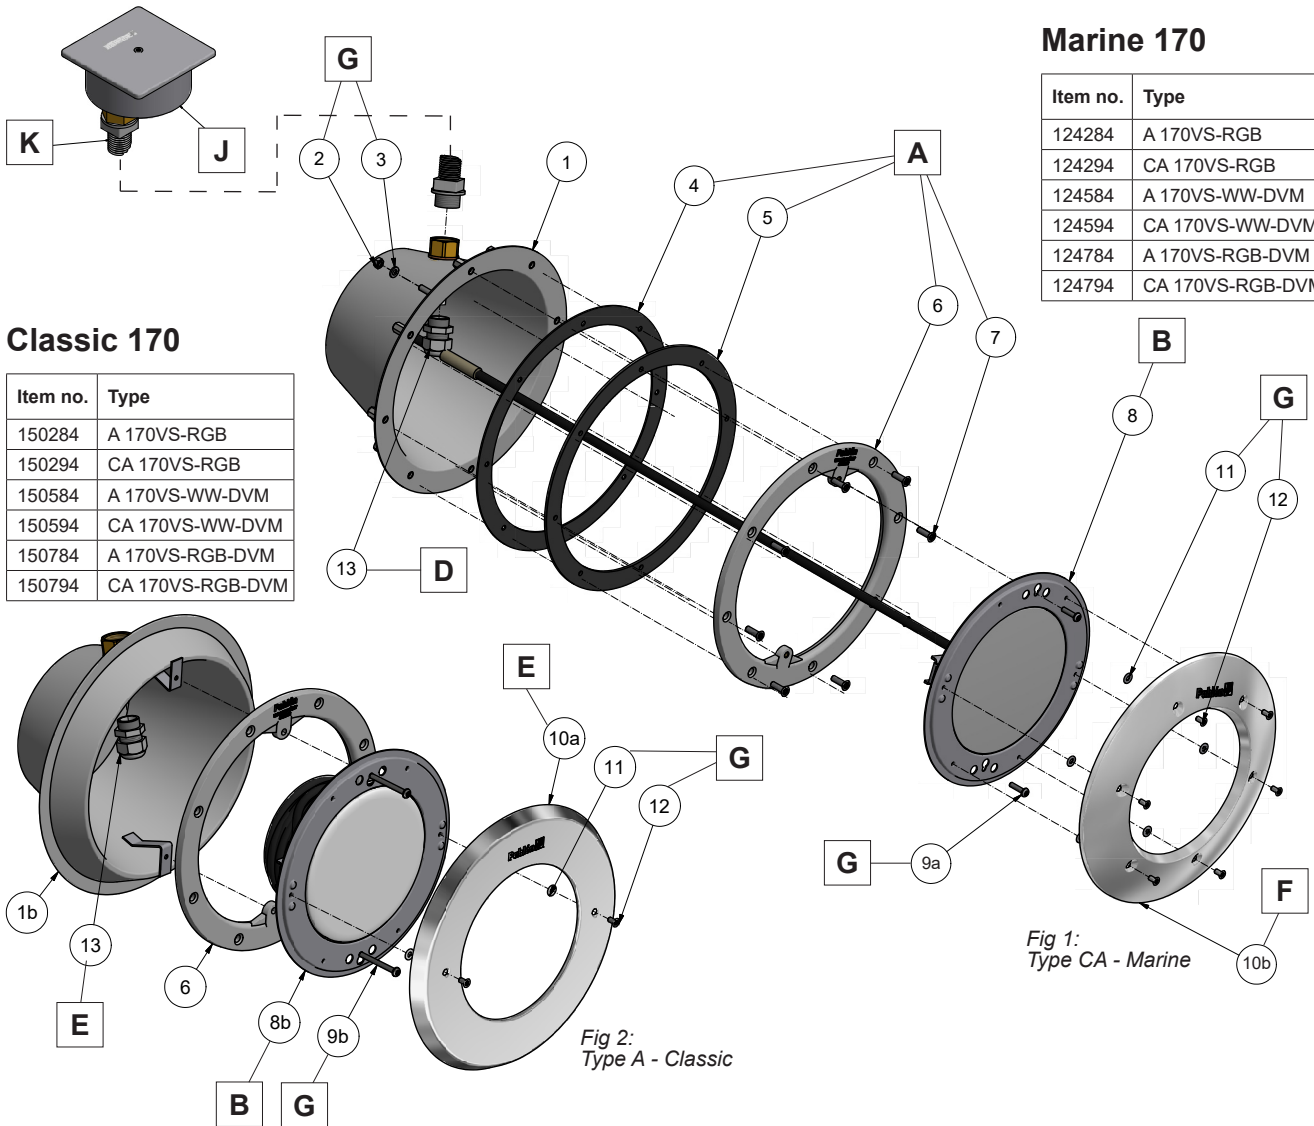

LED light 170VS - Spare parts

Marine 170

Item no.	Type
124284	A 170VS-RGB
124294	CA 170VS-RGB
124584	A 170VS-WW-DVM
124594	CA 170VS-WW-DVM
124784	A 170VS-RGB-DVM
124794	CA 170VS-RGB-DVM

Classic 170

Item no.	Type
150284	A 170VS-RGB
150294	CA 170VS-RGB
150584	A 170VS-WW-DVM
150594	CA 170VS-WW-DVM
150784	A 170VS-RGB-DVM
150794	CA 170VS-RGB-DVM

Fig 1:
Type CA - Marine

Fig 2:
Type A - Classic

Fig 3: Pos 8 LED Light unit assembly

- 1a. Niche CA
- 1b. Niche A
- 2. Nut
- 3. Washer
- 4. Selfadhesive gasket
- 5. Gasket
- 6. Mounting ring
- 7. Screw (8x)
- 8. Light unit
- 9a. Screw M5x20 (2x) CA
- 9b. Screw M5x20 (2x) A
- 10a. Front Classic
- 10b. Front Marine
- 11. Washer
- 12. Screw (6x)
- 13. Cable gland
- 14. Cable sealing tube
- 15. Light LED
- 16. U-list
- 17. Cable
- 18. Mounting frame
- 19. Bracket
- 20. Screw (2x)
- 21. Foot
- 22. Screw (2x)
- 23. Nut
- 24. Gasket
- 25. Connector
- 26. Bracket
- 27. Flange nut

Spare parts

	Pos	Description	Item no.
A	4, 5, 6, 7	Sealing kit	633301
B	8	LED unit assembly 170VS-WW warm white	633330
		LED unit assembly 170VS-RGB	633328
		LED unit assembly 170VS-RGB-DVM	633336
C	15	LED light warm white	633329
		LED light RGB	633327
		LED light RGB-DVM	633335
D	13, 14	Cable gland PG16 + Cable seling tube	633309
E	10a	Front Classic 170	633310
F	10b	Front Marine	633305
G	2, 3, 7, 9a, 9b, 11, 12	Screw kit	633311
H	14, 23, 24, 25	Contactork parts (blue)	633400
I	17	Cable L=4m	633407
J	–	Junction box	12310
K	–	Cable conduit	12330
L	16	U-strip, 10pcs	633307
M	19, 20, 21, 22	Mounting bracket	633308
N	16, 18, 26, 27	Replacement kit - New mounting frame for LED unit assembly	633338