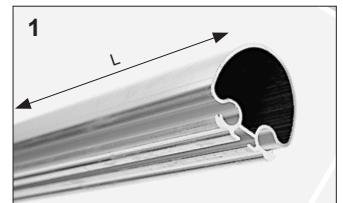

Reservdelar / Spare parts