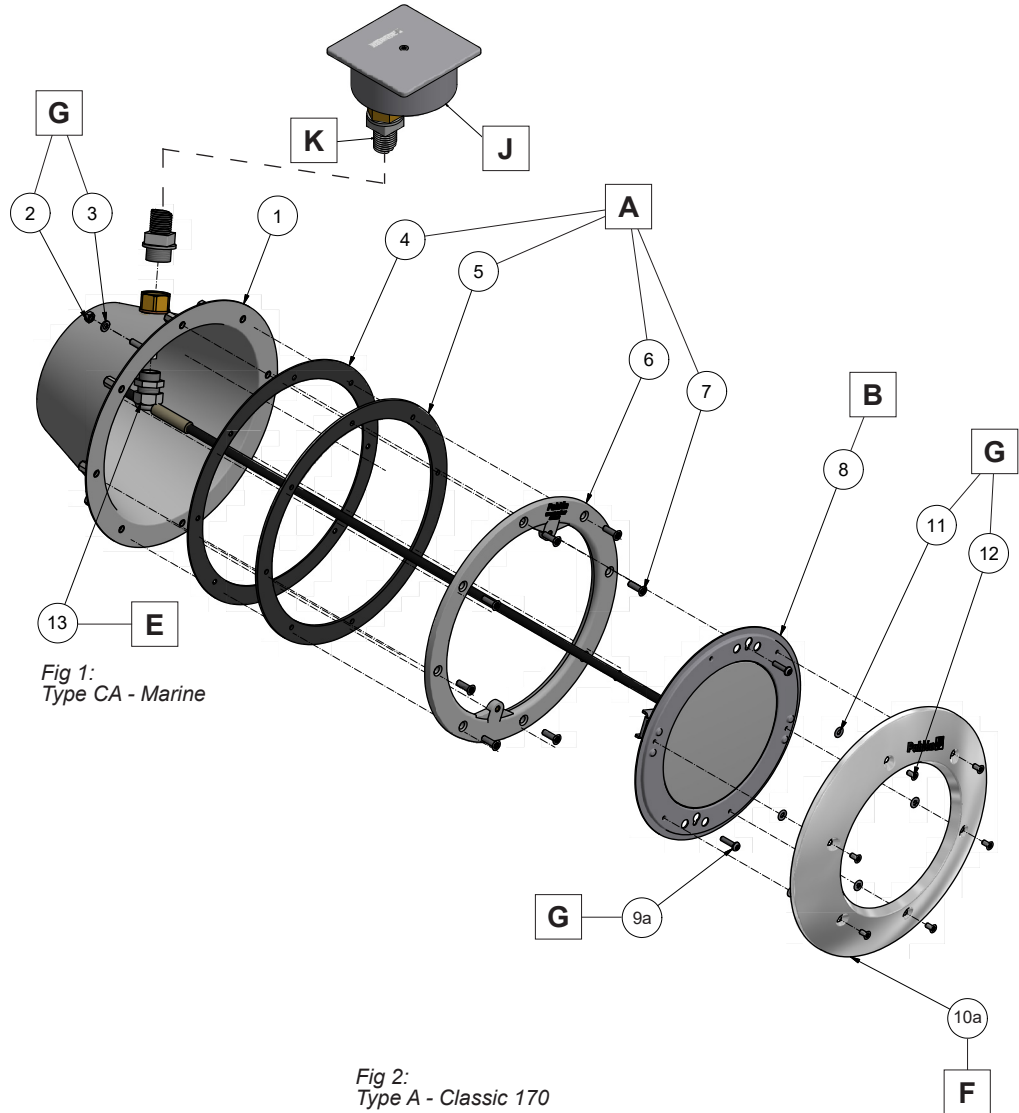

LED Light 170AP - Spare parts

Marine

Item no.	Type
124283	LED A-75RGB
124293	LED CA-75RGB
124383	LED A-60CW
124393	LED CA-60CW
124583	LED A-60WW
124593	LED CA-60WW

Classic 170

Item no.	Type
150283	LED A-75RGB
150293	LED CA-75RGB
150383	LED A-60CW
150393	LED CA-60CW
150583	LED A-60WW
150593	LED CA-60WW

Fig 1:
Type CA - Marine

- 1a. Niche CA
- 1b. Niche A
2. Nut
3. Washer
4. Selfadhesive gasket
5. Gasket
6. Mounting ring
7. Screw (8x)
8. Light unit
- 9a. Screw M5x20 (2x) CA
- 9b. Screw M5x50 (2x) A
- 10a. Front Classic 170
- 10b. Front Marine
11. Washer
12. Screw (6x)
13. Cable gland
14. Cable sealing tube
15. Light LED
16. U-list
17. Cable
18. Mounting frame
19. Bracket
20. Screw (2x)
21. Foot
22. Screw (2x)
23. Nut
24. Gasket
25. Connector

LED Light 170AP - Spare parts

ENGLISH

ENGLISH

	Pos	Description	Item no.
A	4, 5, 6, 7	Sealing kit	633301
B	8	LED unit assembly 170AP-WW warm white	633317
		LED unit assembly 170AP-CW cold white	633318
		LED unit assembly 170AP-RGB	633319
C	15	LED light warm white	633320
		LED light cold white	633321
		LED light RGB	633322
D	13, 14	Cable gland PG16 + Cable seling tube	633309
E	10a	Front Classic 170	633310
F	10b	Front Marine	633305
G	2, 3, 7, 9a, 9b, 11, 12	Screw kit	633311
H	14, 23, 24, 25	Contacto parts (orange)	633304
I	17	Cable L=4m	633303
J	–	Junction box	12310
K	–	Cable conduit	12330
L	16	U-strip, 10pcs	633307