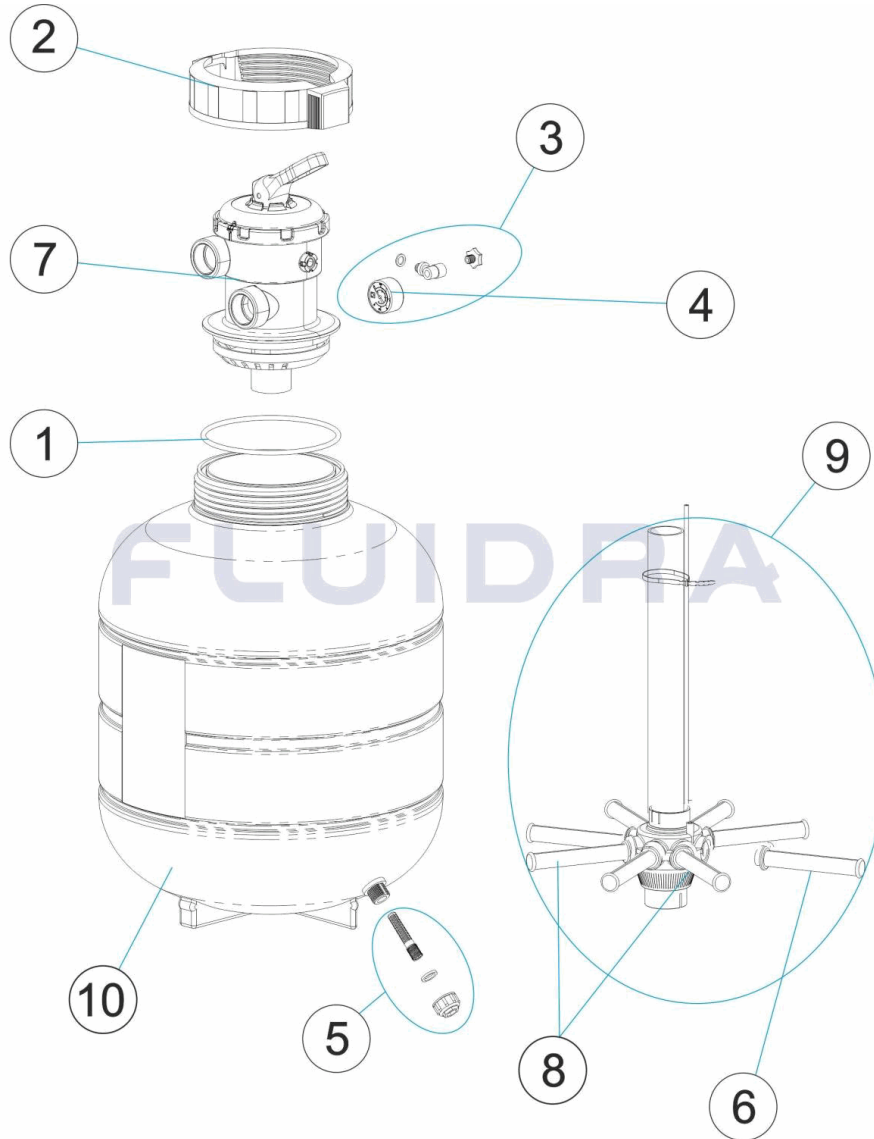

CODE 22407, 22408, 22409, 27811, 28253

DESCRIPTION: MILLENIUM SAND FILTER TOP OUTLET

ENGLISH

POS	CODE	DESCRIPTION	POS	CODE	DESCRIPTION
1	4404180201	O' RING	8	* 4404010075	MANIFOLD ARM ASSEMBLY D. 600
2	4404180204	OPEN THREADED COLLAR	9	* 4404010264	MANIFOLD ASSEMBLY D. 380
3	4404220101	COMPLETE PRESSURE GAUGE UNIT	9	* 4404010265	MANIFOLD ASSEMBLY D. 430
4	4404220102	PRESSURE GAUGE 1/8" 3 KG./C "	9	* 4404010266	MANIFOLD ASSEMBLY D. 480
5	4404220103	SAND PURGE	9	* 4404010267	MANIFOLD ASSEMBLY D. 560
6	* 4404300119	MANIFOLD ARM 3/4" 110 M "	9	* 4404010268	MANIFOLD ASSEMBLY D. 660
6	* 4404300120	MANIFOLD ARM 3/4" 160 M "	10	* 28295R0100-TR	BODY FILTER D.380
6	* 4404300712	MANIFOLD ARM 3/4" 225 M "	10	* 28296R0100-TR	BODY FILTER D.430
7	4404120002	BAYONETTE MULTIPOINT VALVE	10	* 28297R0100-TR	BODY FILTER D.480
8	* 4404010073	MANIFOLD ARM ASSEMBLY D. 350	10	* 28298R0100-TR	BODY FILTER D.560
8	* 4404010074	MANIFOLD ARM ASSEMBLY D. 450 - 500	10	* 28299R0100-TR	BODY FILTER D. 660