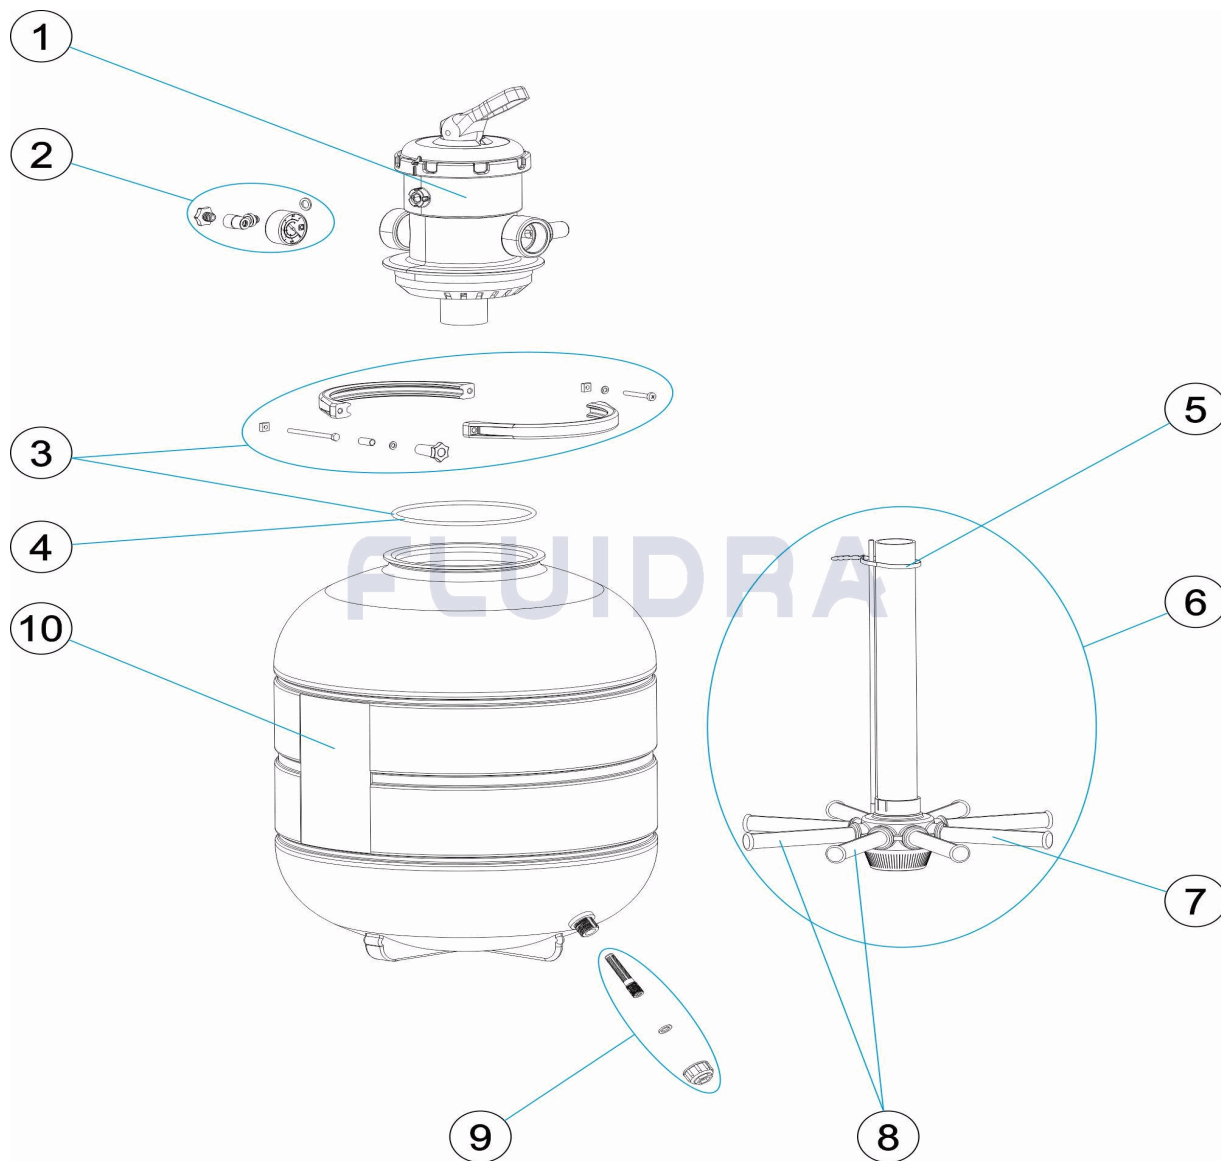

CODE **33814, 33815, 33816, 33817, 33818**

DESCRIPTION: **MILLENIUM TOP D. 380-430-480-560-660 FILTER**

ENGLISH

POS	CODE	DESCRIPTION	QUANTITY	POS	CODE	DESCRIPTION	QUANTITY
1	4404120002	BAYONETTE MULTIPOINT VALVE		7	* 4404300120	MANIFOLD ARM 3/4" 160 M "	
2	4404220101	COMPLETE PRESSURE GAUGE UNIT		7	* 4404300712	MANIFOLD ARM 3/4" 225 M "	
3	4411020402	PLASTIC V-CLAMP SET		8	* 4404010073	MANIFOLD ARM ASSEMBLY D. 350	
4	4404080101	LID 'O' RING		8	* 4404010074	MANIFOLD ARM ASSEMBLY D. 450 - 500	
5	4404300110	FLANGE		8	* 4404010075	MANIFOLD ARM ASSEMBLY D. 600	
6	* 4404010283	MANIFOLD ASSEMBLY 15"		9	4404220103	SAND PURGE	
6	* 4404010284	MANIFOLD ASSEMBLY 17"		10	* 28304R0100-TZ	FILTER BODY D 380 TZ	
6	* 4404010285	MANIFOLD ASSEMBLY 19"		10	* 28303R0100-TZ	FILTER BODY D 430 TZ	
6	* 4404010286	MANIFOLD ASSEMBLY 22"		10	* 28302R0100-TZ	FILTER BODY D 480 TZ	
6	* 4404010287	MANIFOLD ASSEMBLY 26"		10	* 28301R0100-TZ	FILTER BODY D 560 TZ	
7	* 4404300119	MANIFOLD ARM 3/4" 110 M "		10	* 28300R0100-TZ	FILTER BODY D 660 TZ	

CODE **33814, 33815, 33816, 33817, 33818**

DESCRIPTION: **MILLENIUM TOP D. 380-430-480-560-660 FILTER**

OBSERVATIONS

POS	CODE	OBSERVATIONS
6	* 4404010283	FOR: 33814
6	* 4404010284	FOR: 33815
6	* 4404010285	FOR: 33816
6	* 4404010286	FOR: 33817
6	* 4404010287	FOR: 33818
7	* 4404300119	FOR: 33814, 33815
7	* 4404300120	FOR: 33816, 33817
7	* 4404300712	FOR: 33818
8	* 4404010073	FOR: 33814, 33815
8	* 4404010074	FOR: 33816, 33817
8	* 4404010075	FOR: 33818
10	* 28304R0100-TZ	FOR: 33814
10	* 28303R0100-TZ	FOR: 33815
10	* 28302R0100-TZ	FOR: 33816
10	* 28301R0100-TZ	FOR: 33817
10	* 28300R0100-TZ	FOR: 33818